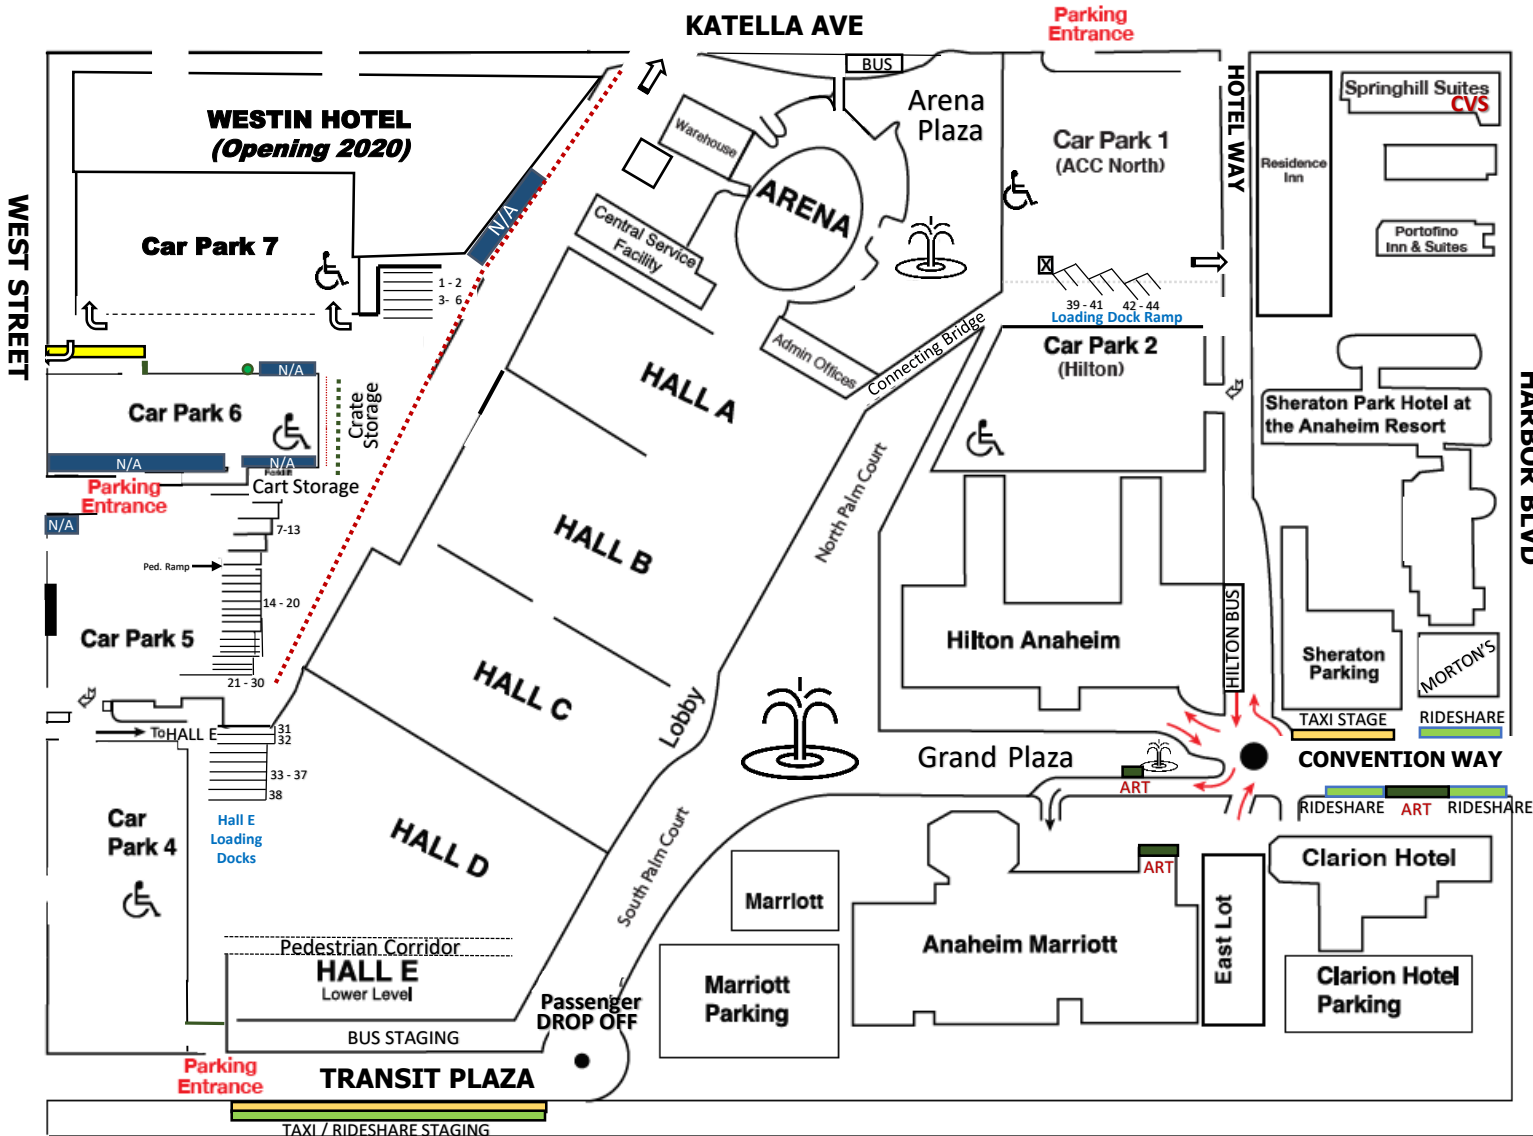

DLAND DRIVE

ANAHEIM CONVENTION CENTER PARKING GUIDE

Updated 03/06/2019

DISNEY WAY

ACC Parking at
The Shops at
Anaheim
Gardenwalk

Hyatt House
Walgreens

Disney's
Toy Story
Parking

Parking Entrance

TRANSIT PLAZA

TAXI / RIDESHARE STAGING